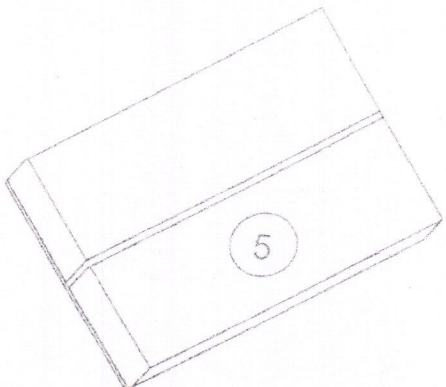

VIEW OF THE CONTAINS