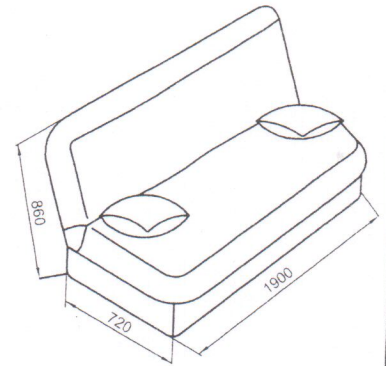

BN EN ISO 9001:2008  
Approval  
Certificate No: SOF6010344

x1

Please study the instructions before assembling.

Please check if all parts are supplied in the package. If any of it is missing - please contact the seller.

Please get all tools required and follow the manual.

Please do not force the connections.

Sofa-bed kit contents:

- ①- sofa base ( upholstered box)
- ②- left mechanism
- ③- right mechanism
- ④- metal frame with wooden slats
- ⑤- mattress
- ⑥- bag with hardware
- ⑦- cover
- ⑧- pair of cushions
- ⑨- plastic feet