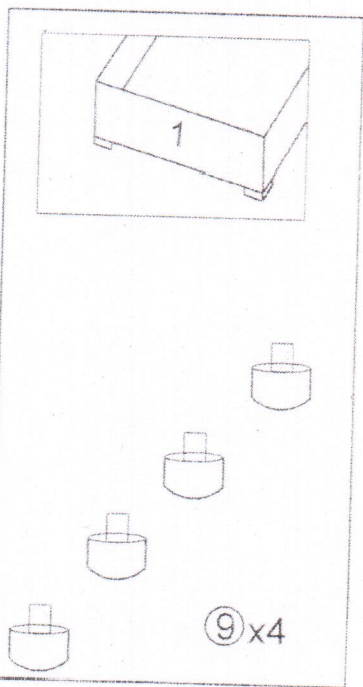

BN EN ISO 9001:2008  
Approval  
Certificate No: SOF6010344

x1

Please study the instructions before assembling.

Please check if all parts are supplied in the package. If any of it is missing - please contact the seller.

Please get all tools required and follow the manual.

Please do not force the connections.

Sofa-bed kit contents:

- ①- sofa base ( upholstered box)
- ②- left mechanism
- ③- right mechanism
- ④- metal frame with wooden slats
- ⑤- mattress
- ⑥- bag with hardware
- ⑦- cover
- ⑧- pair of cushions
- ⑨- plastic feet

# VIEW OF THE CONTAINS

**⚠** This page is essential to follow a claim

**⚠** (M)x4  
pre-mounted screws

130 ✓

HARDWARE  
AND TOOLS

1▶