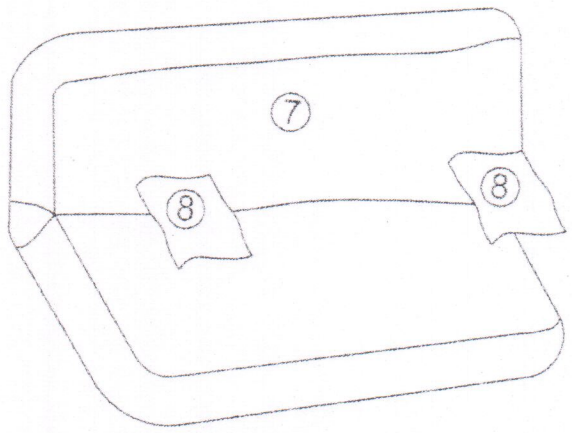

Please get all tools required and follow the manual.

Please do not force the connections.

Sofa-bed kit contents:

- ①- sofa base ( upholstered box)
- ②- left mechanism
- ③- right mechanism
- ④- metal frame with wooden slats
- ⑤- mattress
- ⑥- bag with hardware
- ⑦- cover
- ⑧- pair of cushions
- ⑨- plastic feet

# VIEW OF THE CONTAINS

**⚠** This page is essential to follow a claim

**⚠** (M)x4  
pre-mounted screws

130 ✓

HARDWARE  
AND TOOLS

1▶