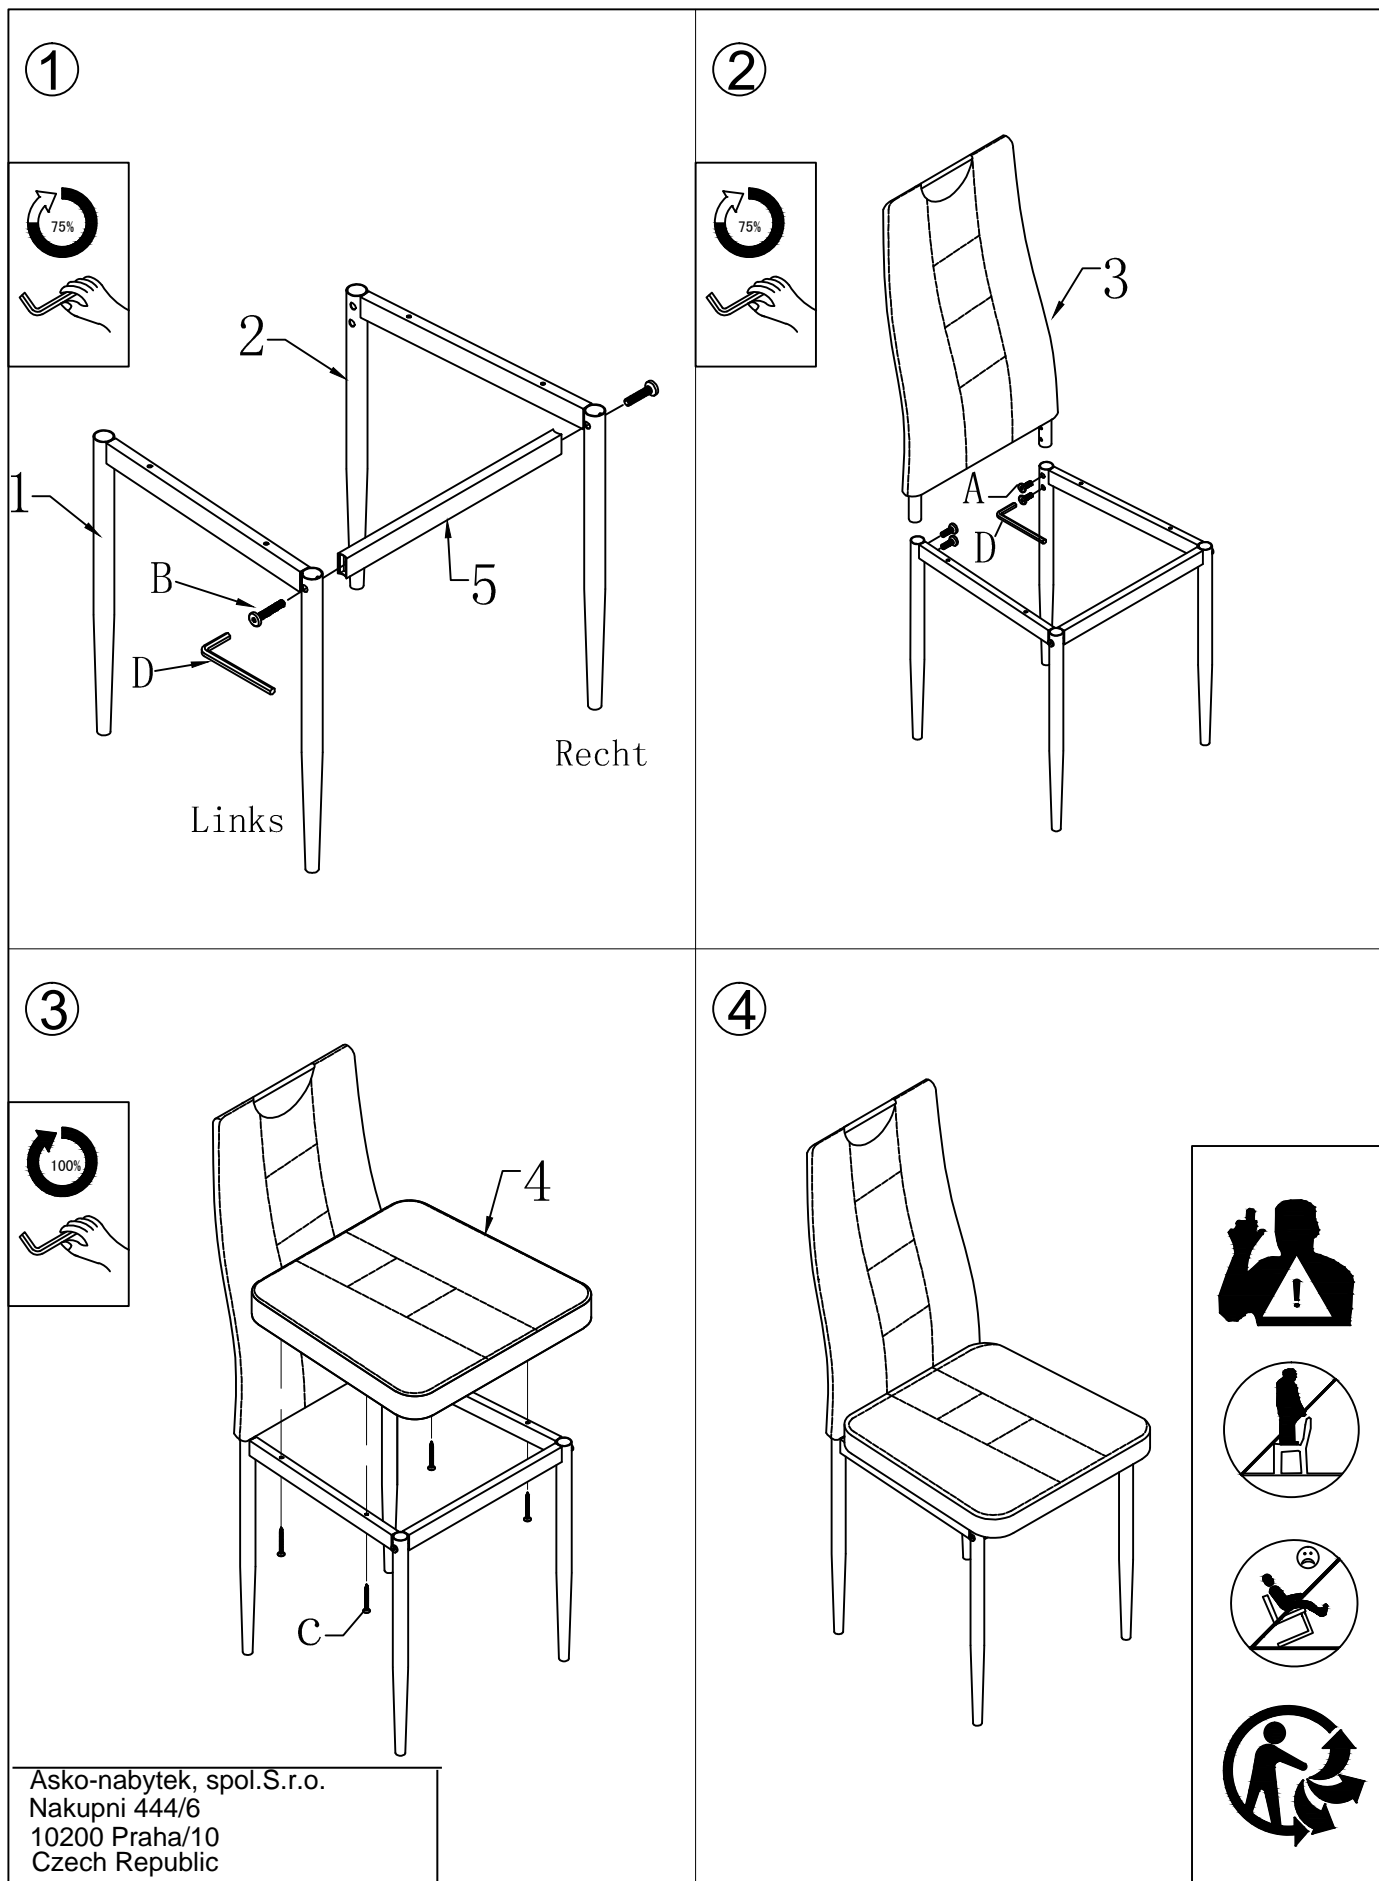

M4x42mm

4x

D

4mm

1x

Asko-nabytek, spol.S.r.o.
 Nakupni 444/6
 10200 Praha/10
 Czech Republic