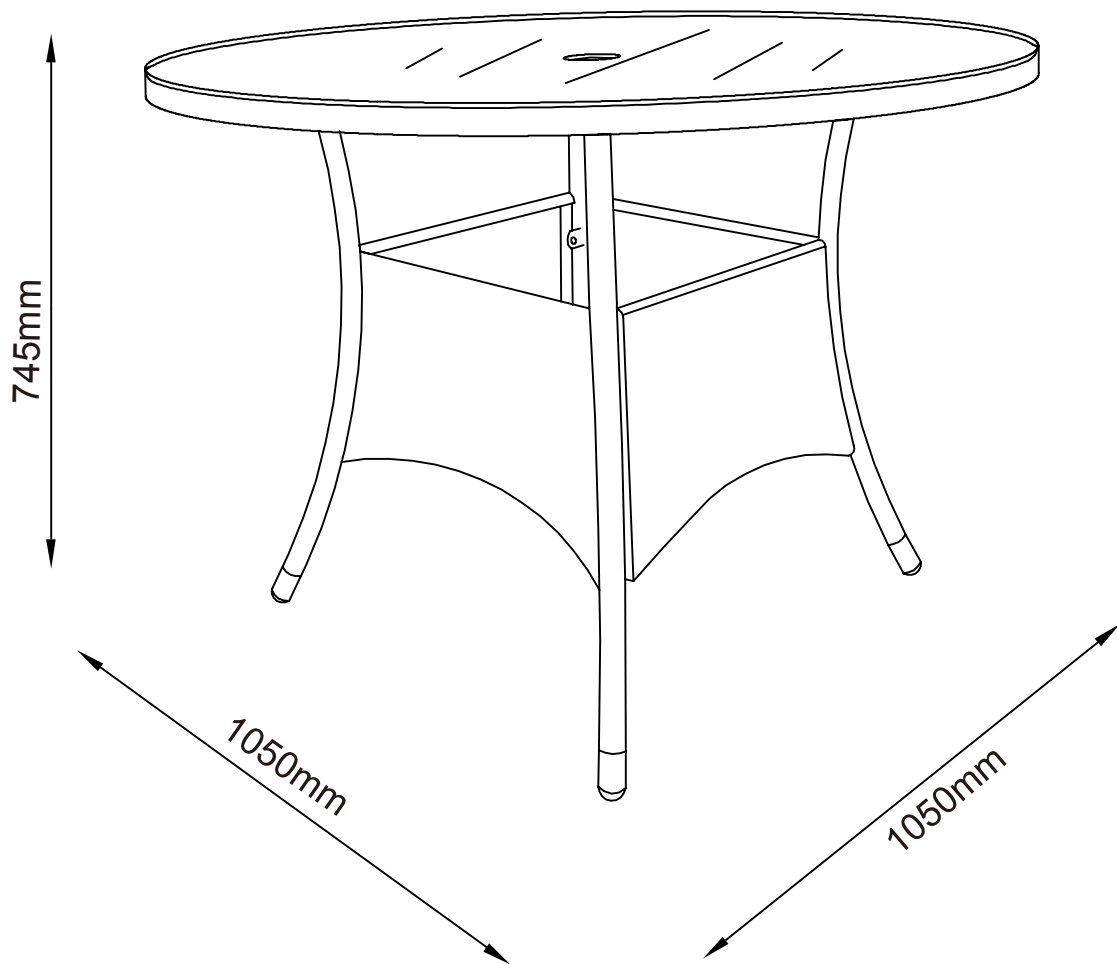

Paris 2015 Ruokapöytä 105 cm, Pyöreä

123272

A*2

B*2

C*1

D*1

E*12

M6*15mm

F*12

Φ 12*1mm

J*1

4mm

1

 E*8 M6*15mm	 F*8 Φ12*1mm	 J*1 4mm
---	---	---

2

 E*4 M6*15mm	 F*4 Φ12*1mm	 J*1 4mm
---	---	---

3

4

5