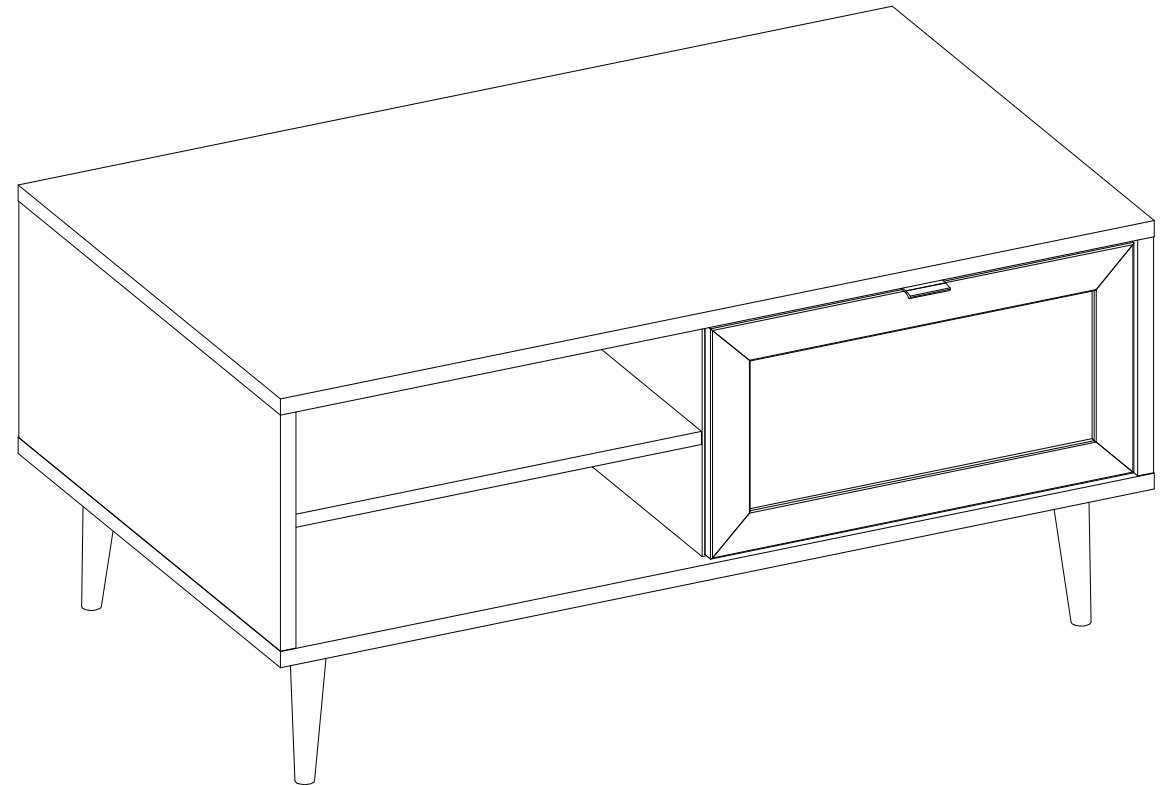

VNA55A/137

Item Name	Vienna 55A Couchtisch
Colors 1	Black/ Natur cane
Colors 2	-
Colors 3	-
Colors 4	-
Colors 5	-

		Finishing
Panels material 1	chipboard	ABS
Panels material 2	MDF	-
Panels material 3	-	-
Doors	MDF	-
Handles material	plastic	-
Legs material	wood	-
Mirror	-	-
Glass	-	-
Edges	ABS	-
Soft edges	No	-
Wall fixing fittings	No	-
Extension	-	-
Extension size (cm)	-	-
Extension stored under the top	-	-
Synchronized opening	-	-
Top panel thickness (mm)	18 mm	ABS

VNA55A/137