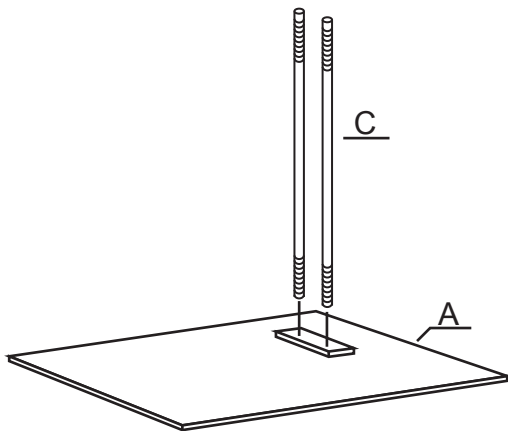

# ASSEMBLY INSTRUCTION

Item NO: Genua

HARDWARE LIST			
NO.	PART	DESCRIPTION	Q'TY
A		glass top	1
B		MDF bottom	1
C		rod	2
D		frame	1
E		caps	2
F		screw nut	2
G		hexagon spanner	1
H		nail	16
I		caster	4

step 1

step 2

step 3

step 4