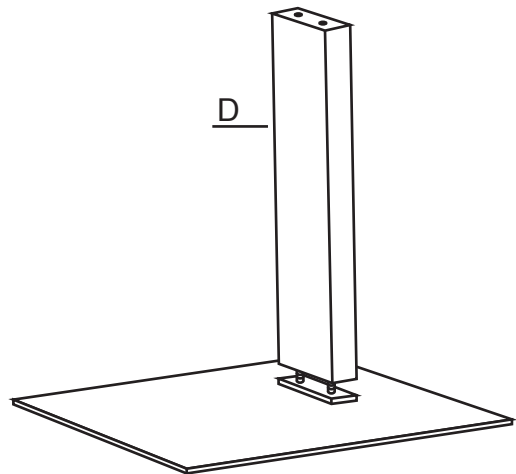

ASSEMBLY INSTRUCTION

Item NO: Genua

HARDWARE LIST			
NO.	PART	DESCRIPTION	Q'TY
A		glass top	1
B		MDF bottom	1
C		rod	2
D		frame	1
E		caps	2
F		screw nut	2
G		hexagon spanner	1
H		nail	16
I		caster	4

step 2