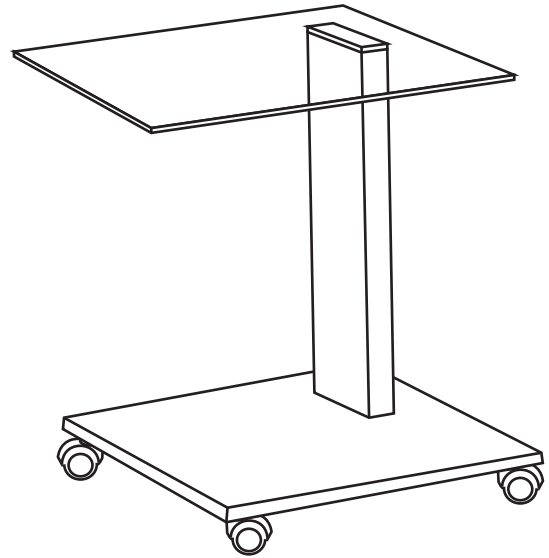

# ASSEMBLY INSTRUCTION

Item NO: Genua

HARDWARE LIST			
NO.	PART	DESCRIPTION	Q'TY
A		glass top	1
B		MDF bottom	1
C		rod	2
D		frame	1
E		caps	2
F		screw nut	2
G		hexagon spanner	1
H		nail	16
I		caster	4

step 1