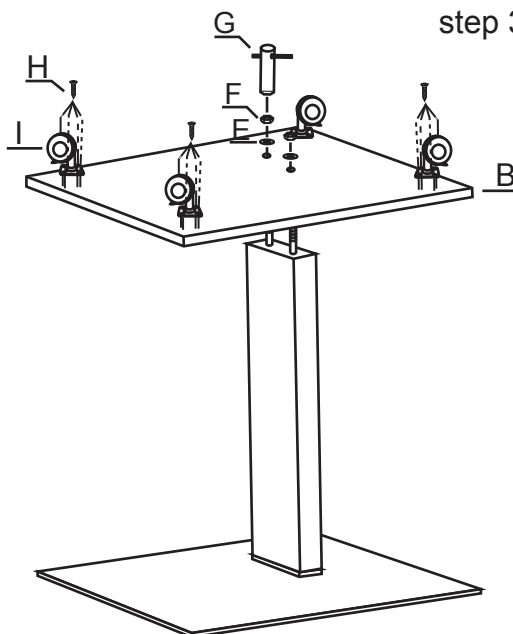

# ASSEMBLY INSTRUCTION

Item NO: Genua

HARDWARE LIST			
NO.	PART	DESCRIPTION	Q'TY
A		glass top	1
B		MDF bottom	1
C		rod	2
D		frame	1
E		caps	2
F		screw nut	2
G		hexagon spanner	1
H		nail	16
I		caster	4

step 1

step 2

step 3

step 4